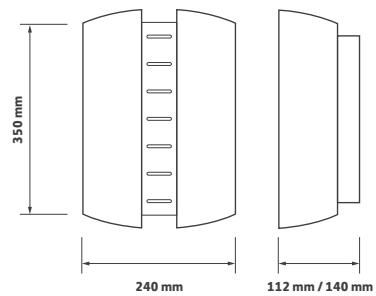

Technical Drawing

DC Declaration of Conformity available

Ordering Information

Luminaire Output lm	Power tcW	Colour	Model Ref.
325	16	830	88.001
350	16	840	88.002
250	11	830	88.003
275	11	840	88.004

Options