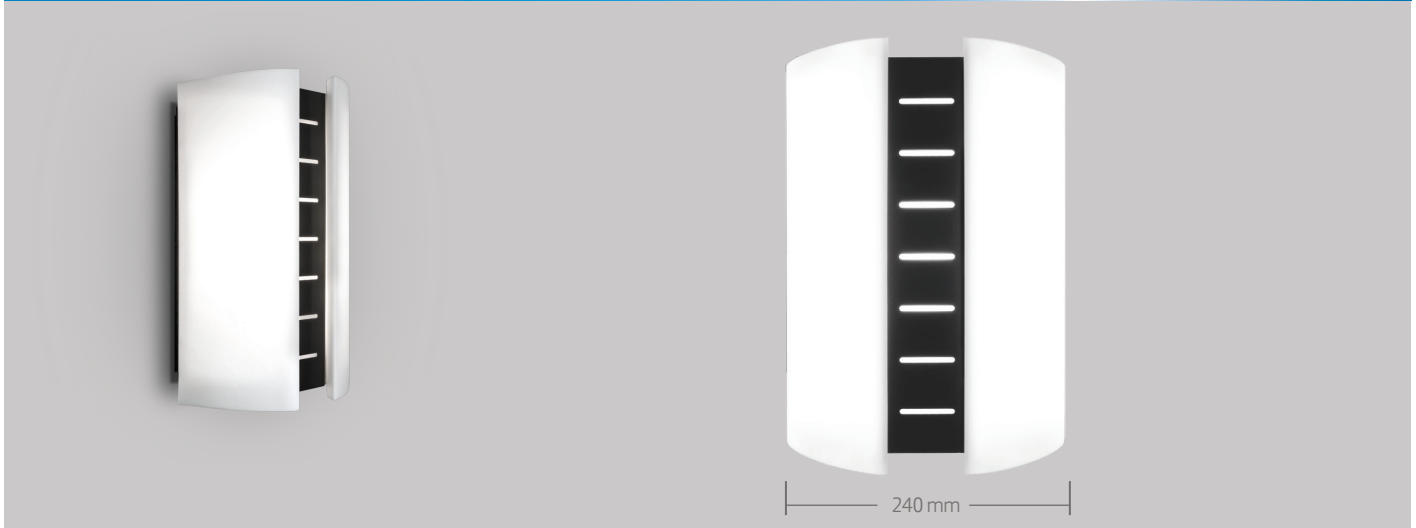

88 Series Datasheet

TRIDONIC
TECHNOLOGY
INSIDE

COMPLETE LIGHTING
SERVICES LIMITED
CLS

Features

- ▶ Decorative LED wall light
- ▶ Incorporating Tridonic CLE
- ▶ Extruded acrylic diffuser
- ▶ Integral LED driver
- ▶ Emergency options available
- ▶ Life 50,000 hours (L70/B10)

Technical Drawing

DC Declaration of Conformity available

Ordering Information

Luminaire Output lm	Power tcW	Colour	Model Ref.
325	16	830	88.001
350	16	840	88.002
250	11	830	88.003
275	11	840	88.004

Options

Please select from the options below.

/EM	3 hour emergency conversion
/LEM110	Integrated LED 3 hour emergency

88 Series Options and Accessories

Options

Custom fascia

/EM
Emergency conversion

/LEM110
Integral emergency module