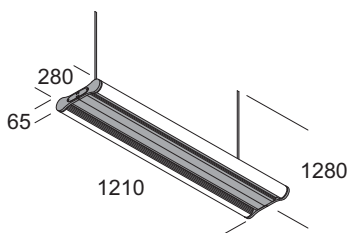

Colore struttura Structure color

Duo 120

Articolo Item	Colore struttura Structure color		W_{max}	Icona	LUMEN	Icona	LUMEN/W	Icona
	CR	AL						
	Codice Code							
● Led duo 120 led-W	74890	74896	50	led	7240	IP20	⊕	145 C
● duo 120S led-W	74900	74906	91,6	led	12520	IP20	⊕	137 C
● Led DM duo 120S DM led-W	74910	74916	91,6	led	12520	IP20	⊕	137 C
● Led EM duo 120 EM led-W	74920	74926	50	led	7240	IP20	⊕	145 C
● duo 120S EM led-W	74930	74936	91,6	led	12520	IP20	⊕	137 C
● Led duo 120 led-N	74940	74946	50	led	7240	IP20	⊕	145 C
● duo 120S led-N	74950	74956	91,6	led	12520	IP20	⊕	137 C
● Led DM duo 120S DM led-N	74960	74966	91,6	led	12520	IP20	⊕	137 C
● Led EM duo 120 EM led-N	74970	74976	50	led	7240	IP20	⊕	145 C
● duo 120S EM led-N	74980	74986	91,6	led	12520	IP20	⊕	137 C
EL duo 120/2x54 EL	78610	78616	2x54	G5	10000	IP20	⊕	93 A
duo 120/4x54 EL	78650	78656	4x54	G5	20000	IP20	⊕	93 B
DM duo 120/4x54 DM	79240	79246	4x54	G5	20000	IP20	⊕	93 B
EM duo 120/2x54 EM	70040	70046	2x54	G5	10000	IP20	⊕	93 A
duo 120/4x54 EM	70060	70066	4x54	G5	20000	IP20	⊕	93 B

Colore struttura Structure color

● Nuova versione New version

CR
Alluminio brillantato (effetto cromato) *Shined aluminium (chrome effect)*

AL
Alluminio anodizzato *Oxided aluminium*

Led Equipaggiata con led 3000K - *Equipped with led 3000K*

Led Equipaggiata con led 4000K - *Equipped with led 4000K*

Led DM **Led DM** **DM** Dimmerabile PUSH/DALI
Dimmable PUSH/DALI (info page10)

Led EM **Led EM** **EM** Emergenza (SA) 1h di serie – 3h a richiesta
Emergency 1h standard – 3h on request