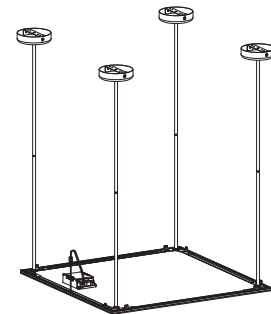

Ceiling Mount Lighting

Complete Lighting Services Ltd
Tel: 01256 811600 Fax: 01256 811601
email: sales@completelighting.co.uk
web: www.completelighting.co.uk

2x2 LED Panel

Catalog #	Description
LPE22S	Surface mount hardware kit, includes anodized aluminum frame and hardware.
LPEPC	Cable pendant mount hardware kit, includes steel cables and hardware.
LPEPR	Rigid pendant mount hardware kit, includes steel downrods and hardware.

LPEPR