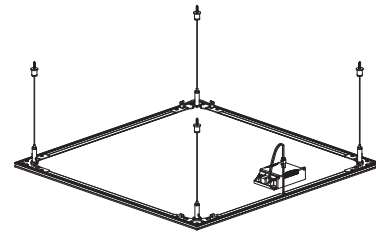

Ceiling Mount Lighting

Complete Lighting Services Ltd
Tel: 01256 811600 Fax: 01256 811601
email: sales@completelighting.co.uk
web: www.completelighting.co.uk

2x2 LED Panel

Catalog #	Description
LPE22S	Surface mount hardware kit, includes anodized aluminum frame and hardware.
LPEPC	Cable pendant mount hardware kit, includes steel cables and hardware.
LPEPR	Rigid pendant mount hardware kit, includes steel downrods and hardware.

LPEPC