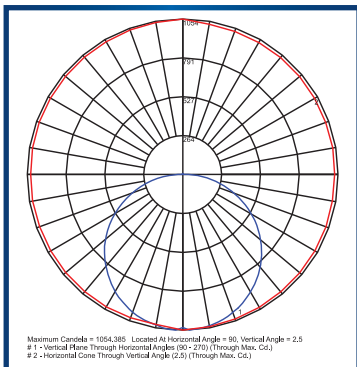

LPE22G42M4K