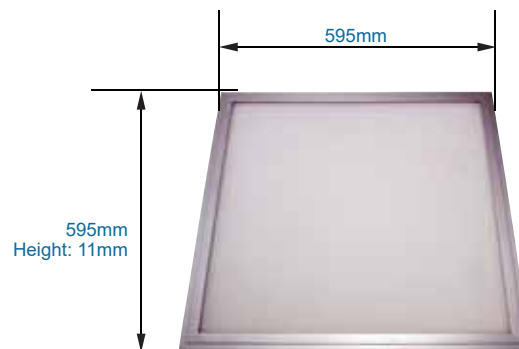

## 2x2 LED Panel

Catalog #

Description

Complete Units  
 Ordering Information  
 Example: LPE22G42M4K

LPE22G	Model:	LPE22G
42	Wattage:	42=42w
M	Ballast:	M=100-240V, 50Hz
4K	CCT:	4K=4000K

LPE22G