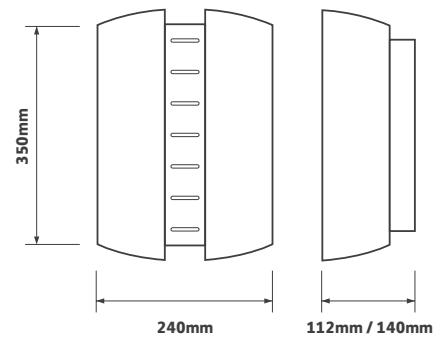

Technical Drawing