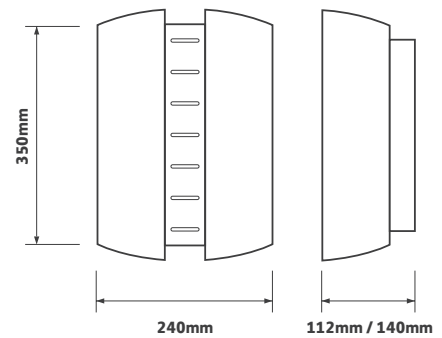

Features

- ▶ Decorative LED wall light
- ▶ Incorporating Tridonic CLE
- ▶ Extruded acrylic diffuser
- ▶ Integral LED driver
- ▶ Up to 1950 lumens at 15.4W
- ▶ Emergency options available
- ▶ Life 50,000 hours (L70)

Technical Drawing

Ordering Information

Model Ref.	Module Options	
	Lumen Output (lm)	Colour Temp (K)
88.001	1790	3000
88.002	1950	4000
88.003	1300	3000
88.004	1420	4000

Options

Please select from the options below.