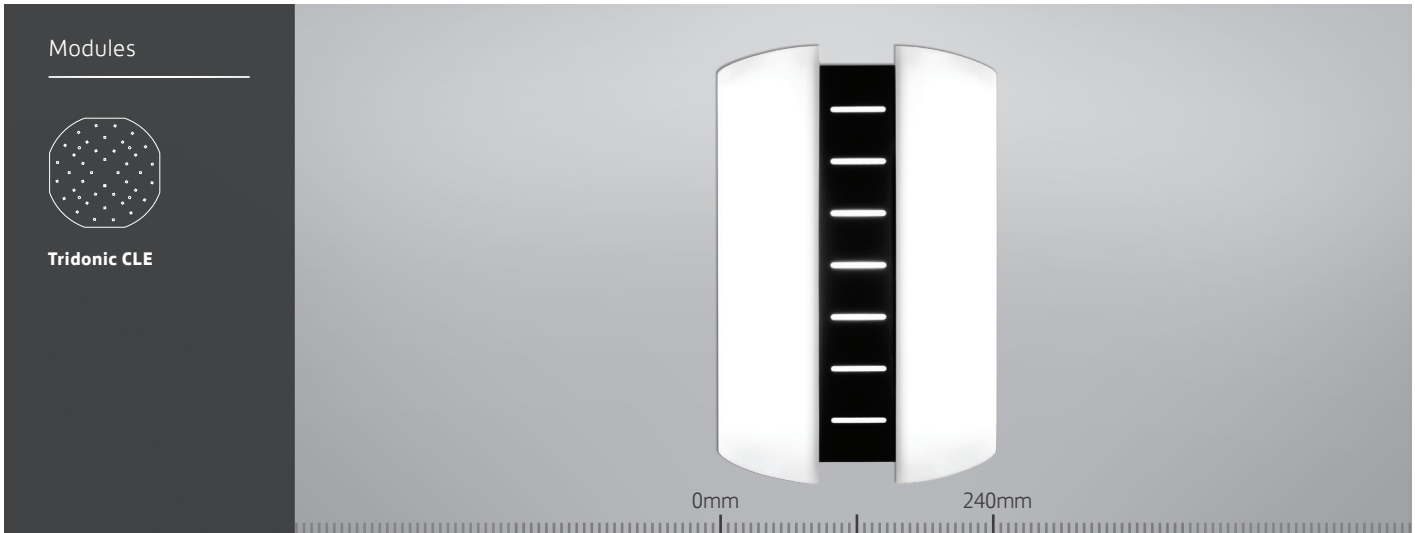

Features

- ▶ Decorative LED wall light
- ▶ Incorporating Tridonic CLE
- ▶ Extruded acrylic diffuser
- ▶ Integral LED driver
- ▶ Up to 1950 lumens at 15.4W
- ▶ Emergency options available
- ▶ Life 50,000 hours (L70)

Technical Drawing

Ordering Information

Model Ref.	Module Options	
	Lumen Output (lm)	Colour Temp (K)
88.001	1790	3000
88.002	1950	4000
88.003	1300	3000
88.004	1420	4000

Options

Please select from the options below.

/LEM	Integrated LED emergency
/LEMS	Integrated LED 3 hour self-test emergency
/EM	3 hour emergency conversion

Personalised and bespoke decorative fascias available upon request

Features

- ▶ Decorative LED wall light
- ▶ Incorporating Tridonic CLE
- ▶ Extruded acrylic diffuser
- ▶ Integral LED driver
- ▶ Up to 1950 lumens at 15.4W
- ▶ Emergency options available
- ▶ Life 50,000 hours (L70)