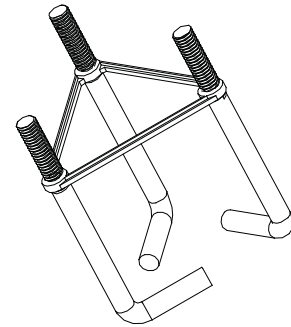

EasyLED Series
Reveal Round Bollard

Catalog #	Description
BOLAN4	Mounting Kit, Includes Bracket and Three 100mm Anchor Bolts
BOLAN8	Mounting Kit, Includes Bracket and Three 200mm Anchor Bolts
BOLAN12	Mounting Kit, Includes Bracket and Three 300mm Anchor Bolts
BOLAN15	Mounting Kit, Includes Bracket and Three 380mm Anchor Bolts

BOLAN