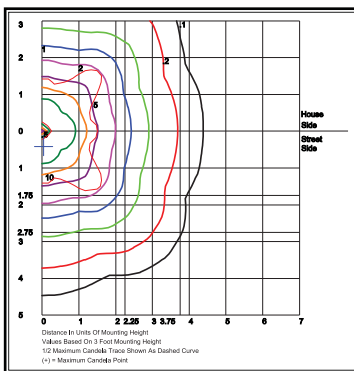

B3EQF1X16U4KC