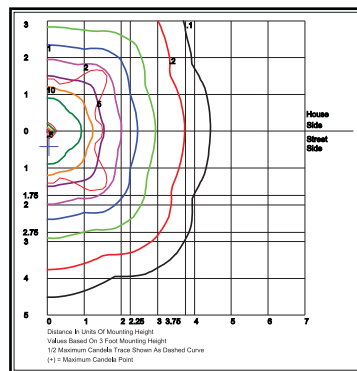

B3EQF1X16U5KC

Complete Lighting Services Ltd
Tel: 01256 811600 Fax: 01256 811601
email: sales@completelighting.co.uk
web: www.completelighting.co.uk