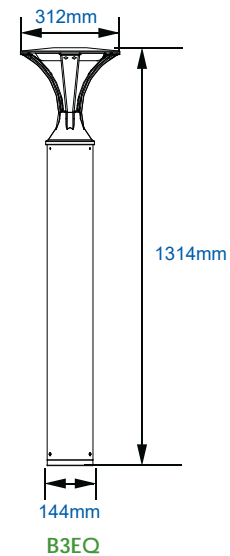

## Reveal Round Bollard

Catalog #	Description	
<b>Complete Units</b>		
<b>Ordering Information</b>		
Example: B3EQF1X16U5KCBSP		
B3E	<b>Model:</b>	B3E
Q	<b>LED Mfr:</b>	Q=QSSI
F	<b>Optics:</b>	F=Type V
1X	<b>Number of Arrays:</b>	1X=One
16	<b>Wattage:</b>	16=16w
U	<b>Ballast:</b>	U=120-277V
5K	<b>CCT:</b>	4K=4000K, 5K=5000K
C	<b>Lens:</b>	C=Clear Array Lens, L=LumaLens Opal Array Lens
B	<b>Color:</b>	Z=Bronze, W=White, B=Black, G=Gray
SP	<b>Options:</b>	SF=Single Fuse, DF=Double Fuse, SP=Surge Protection