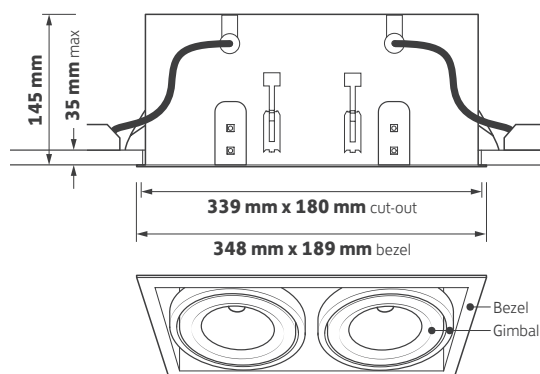

Technical Drawing

Options

Please select from the options below.

25° multi-faceted reflector	/MF25
60° multi-faceted reflector	/MF60
40° specular reflector	/SP40
50° satin reflector	/SA50
SwitchDIM, DALI or DSI	/ECO
Excite 100,000 hour driver	/TOP
Casambi Bluetooth wireless network (inc dim)	/BTC
Emergency (remote indicator)	/EM
DALI emergency (remote indicator)	/EMD
Emergency (integral indicator)	/EMI
DALI emergency (integral indicator)	/EMDI
High colour rendering	/9
Mesh void guard	/VG
Black snoot	/SN

Please note: Specification values may change due to rapid development of lighting technology. All performance data is taken at an ambient temperature of +25°C. Data may be rounded up/down for illustrative purposes. Tolerance range of optical and electrical data is +/-10%. We reserve the right to amend or change details without prior notification. E&OE. **MDS-154D-REV9 18/11/2020**