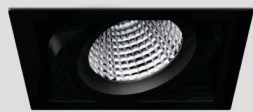

121 Series Datasheet

TRIDONIC
TECHNOLOGY
INSIDE

COMPLETE LIGHTING
SERVICES LIMITED
CLS

/BB