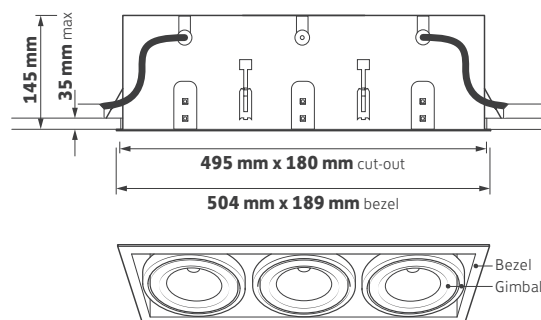

Technical Drawing

Options

Please select from the options below.

25° multi-faceted reflector	/MF25
60° multi-faceted reflector	/MF60
40° specular reflector	/SP40
50° satin reflector	/SA50
SwitchDIM, DALI or DSI	/ECO
Excite 100,000 hour driver	/TOP
Casambi Bluetooth wireless network (inc dim)	/BTC
Emergency (remote indicator)	/EM
DALI emergency (remote indicator)	/EMD
Emergency (integral indicator)	/EMI
DALI emergency (integral indicator)	/EMDI
High colour rendering	/9
Mesh void guard	/VG
Black snoot	/SN

Please note: Specification values may change due to rapid development of lighting technology. All performance data is taken at an ambient temperature of +25°C. Data may be rounded up/down for illustrative purposes. Tolerance range of optical and electrical data is +/-10%. We reserve the right to amend or change details without prior notification. E&OE. **MDS-154D-REV9 18/11/2020**