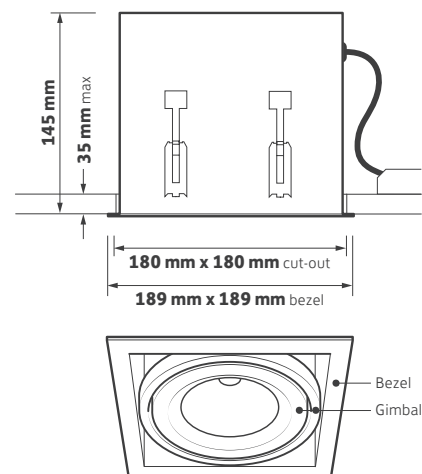

Technical Drawing

Options

Please select from the options below.

25° multi-faceted reflector	/MF25
60° multi-faceted reflector	/MF60
40° specular reflector	/SP40
50° satin reflector	/SA50
SwitchDIM, DALI or DSI	/ECO
Excite 100,000 hour driver	/TOP
Casambi Bluetooth wireless network (inc dim)	/BTC
Emergency (remote indicator)	/EM
DALI emergency (remote indicator)	/EMD
Emergency (integral indicator)	/EMI
DALI emergency (integral indicator)	/EMDI
High colour rendering	/9
Mesh void guard	/VG
Black snoot	/SN

Please note: Specification values may change due to rapid development of lighting technology. All performance data is taken at an ambient temperature of +25°C. Data may be rounded up/down for illustrative purposes. Tolerance range of optical and electrical data is +/-10%. We reserve the right to amend or change details without prior notification. E&OE. **MDS-154D-REV9 18/11/2020**