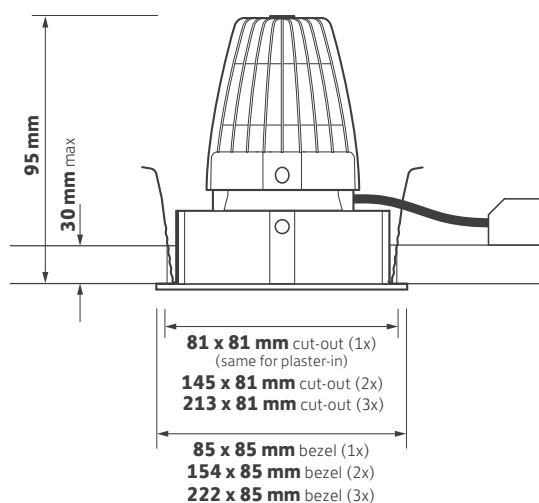

Options

Please select from the options below.

SwitchDIM, DALI or DSI	/ECO
Narrow beam reflector 20°	/NB
EM conversion	/EM
DALI and self test EM conversion	/EMD
EM conversion with integral indicator	/EMI
DALI/self test EM conversion with integral indicator	/EMDI
Plaster-in bezel version	/PI
White softlight baffle	/WSB
Ra90 High colour rendering	/9
Casambi wireless network (inc dim)	/BTC