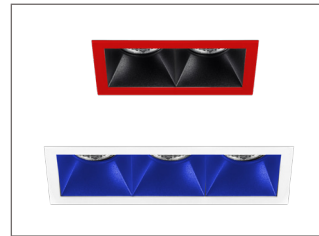

/9
High colour rendering Ra90 LEDs

/BTC
Bluetooth / Casambi wireless control (inc dim)

/PI
Plaster-in bezel version
(cut-out 81 x 81 mm) 132.0 only

/WSB
White softlight baffle

Product variations
Other colours and specifications available on request