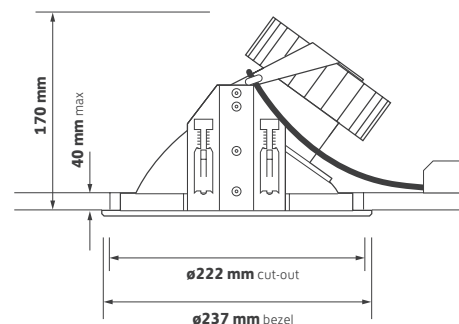

93 Series Datasheet

PHILIPS
TECHNOLOGY
INSIDE

COMPLETE LIGHTING
CLS
SERVICES LIMITED

237 mm

Key Features

- ▶ High output asymmetric wall wash luminaire
- ▶ Fixed die-cast bezel finished in white
- ▶ Satin etched reflector
- ▶ Optimised thermal management system
- ▶ Choice of colour temperatures
- ▶ Dimming and emergency conversion options
- ▶ Life >60,000 hours (L70/B10)

Technical Drawing

Ordering Information

Luminaire Output lm	Power tcW	Colour	Model Ref.
1150	15	830	93.1100.30
1150	15	840	93.1100.40
1925	25	830	93.2000.30
1925	25	840	93.2000.40
2750	35	830	93.3000.30
2750	35	840	93.3000.40
3750	46	830	93.5000.30
3750	46	840	93.5000.40