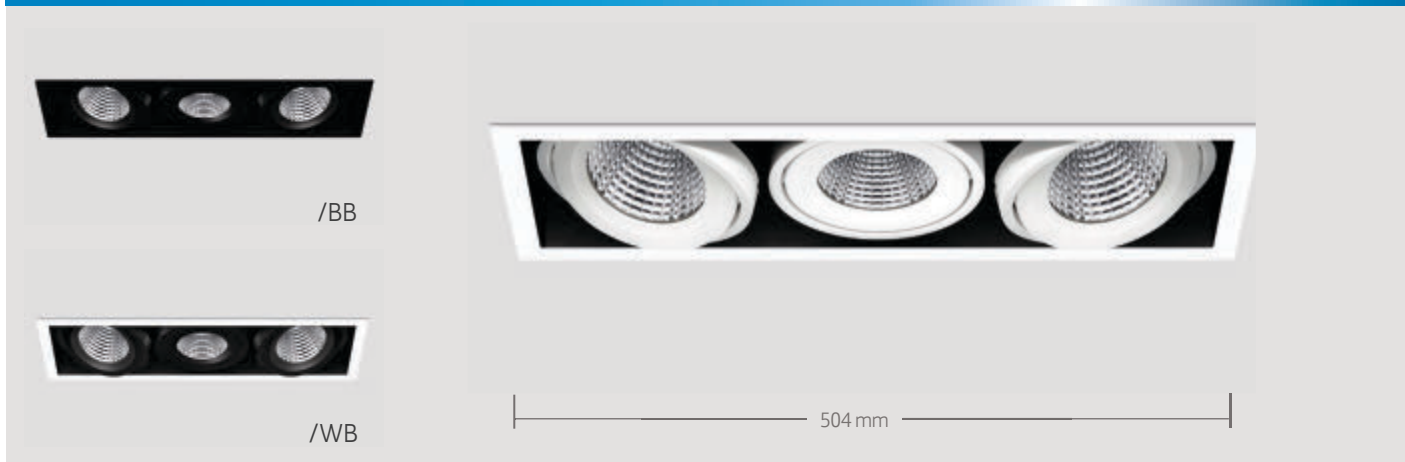

122 Series Triple Datasheet

PHILIPS
TECHNOLOGY
INSIDE

COMPLETE LIGHTING
SERVICES LIMITED
CLS

Key Features

- Fully adjustable LED framelight
- Incorporates Philips Premium White module and driver system
- UGR19 and ETL compliant variants
- Multifaceted 40° reflector as standard. Alternative reflector and beam options
- Plaster-in option
- Emergency, DALI and dimming options
- 5 year warranty

Ordering Information

Heads	Luminaire output (lm)	Power (tcW)	Colour	Model Ref.
3 x	1800	18	930	122.301
3 x	1925	18	940	122.302
3 x	2425	27	930	122.303
3 x	2600	27	940	122.304
3 x	3250	32	930	122.305
3 x	3500	32	940	122.306
3 x	4600	48	930	122.307
3 x	4950	48	840	122.308

Output figures are per head

Finish Options

Please select from the options below. White = RAL9016, black = RAL9005

White bezel, white gimbal	/WW
Black bezel, black gimbal	/BB
White bezel, black gimbal	/WB
Black bezel, white gimbal	/BW

Technical Drawing