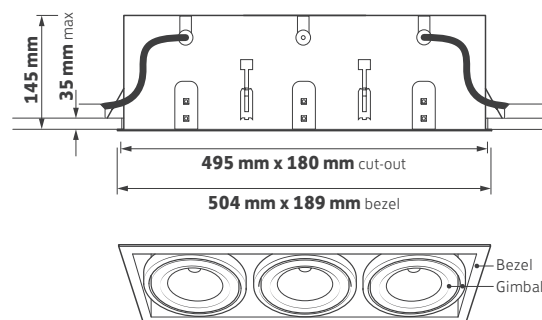

Options

Please select from the options below.

25° multi-faceted reflector	/MF25
60° multi-faceted reflector	/MF60
40° specular reflector	/SP40
50° satin reflector	/SA50
Touch dimming / DALI	/T+DALI
Casambi Bluetooth wireless network (inc dim)	/BTC
Emergency (remote indicator)	/EM
DALI emergency (remote indicator)	/EMD
Emergency (integral indicator)	/EMI
DALI emergency (integral indicator)	/EMDI
Plaster-in	/PI
Mesh void guard	/VG
Black snoot	/SN

Please note: Specification values may change due to rapid development of lighting technology. All performance data is taken at an ambient temperature of +25°C. Data may be rounded up/down for illustrative purposes. Tolerance range of optical and electrical data is +/-10%. We reserve the right to amend or change details without prior notification. E&OE. **MDS-258D 24/08/2021**