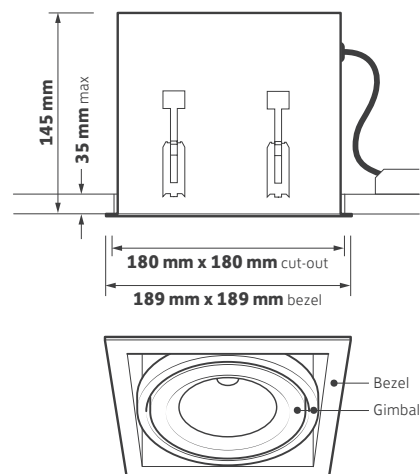

Technical Drawing

Options

Please select from the options below.

25° multi-faceted reflector	/MF25
60° multi-faceted reflector	/MF60
40° specular reflector	/SP40
50° satin reflector	/SA50
Touch dimming / DALI	/T+DALI
Casambi Bluetooth wireless network (inc dim)	/BTC
Emergency (remote indicator)	/EM
DALI emergency (remote indicator)	/EMD
Emergency (integral indicator)	/EMI
DALI emergency (integral indicator)	/EMDI
Plaster-in	/PI
Mesh void guard	/VG
Black snoot	/SN

Please note: Specification values may change due to rapid development of lighting technology. All performance data is taken at an ambient temperature of +25°C. Data may be rounded up/down for illustrative purposes. Tolerance range of optical and electrical data is +/-10%. We reserve the right to amend or change details without prior notification. E&OE. **MDS-258D 24/08/2021**