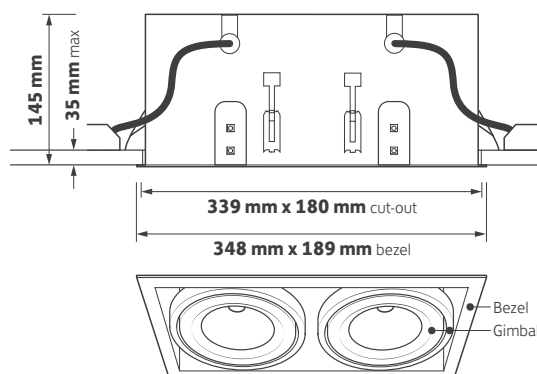

Technical Drawing

Ordering Information

| Heads | Luminaire output (lm) | Power (tcW) | Colour | Model Ref. |
|-------|-----------------------|-------------|--------|----------------|
| 2 x | 1800 | 18 | 930 | 122.201 |
| 2 x | 1925 | 18 | 940 | 122.202 |
| 2 x | 2425 | 27 | 930 | 122.203 |
| 2 x | 2600 | 27 | 940 | 122.204 |
| 2 x | 3250 | 32 | 930 | 122.205 |
| 2 x | 3500 | 32 | 940 | 122.206 |
| 2 x | 4600 | 48 | 930 | 122.207 |
| 2 x | 4950 | 48 | 840 | 122.208 |