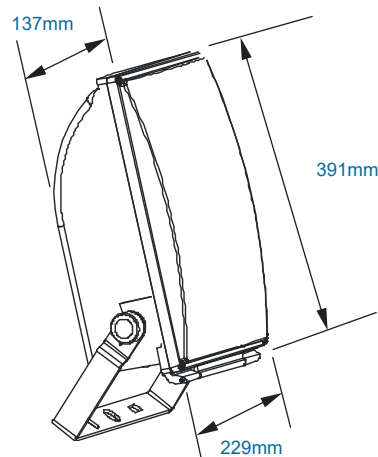

Listing & Ratings:

CE: Listed for wet locations. IP65
Operating Temperatures: -40°C to +40°C

EasyLED EP10 Euro-Projector

Catalog #	Description	
Complete Units Ordering Information Example: EP10EQF1X22U5KBY		
EP10E	Model:	EP10E
Q	LED Mfr:	Q=QSSI
F	Optics:	F=Medium Flood
1X	Number of Arrays:	1X=One
22	Wattage:	22=22w
U	Ballast:	U=120-277V
5K	CCT:	5K=5000K
B	Color:	B=Black
Y	Mounting:	Y=Yoke