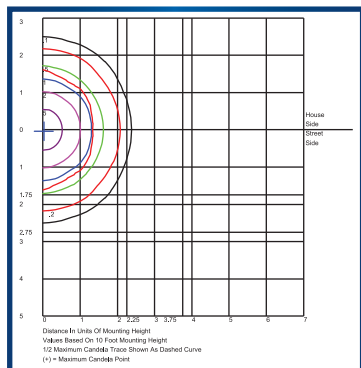

EP10EQF1X22U5K

Complete Lighting Services Ltd
Tel: 01256 811600 Fax: 01256 811601
email: sales@completelighting.co.uk
web: www.completelighting.co.uk