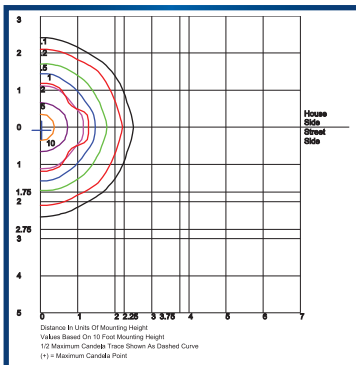

EP20EQF1X34U5KC