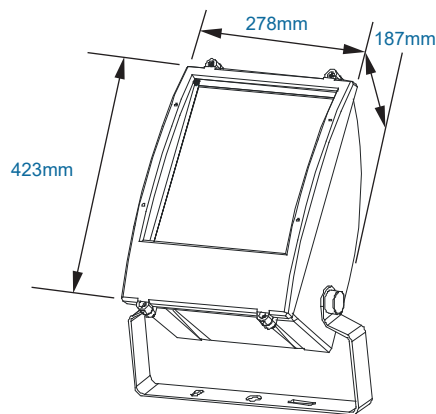

Flood Lighting

EasyLED EP20 Euro-Projector IP65

Complete Lighting Services Ltd
Tel: 01256 811600 Fax: 01256 811601
email: sales@completelighting.co.uk
web: www.completelighting.co.uk

Housing:

European-style vandal resistant black nylon/fibreglass housing.

Lens:

Tempered clear flat glass lens or tempered clear flat prismatic glass lens

Mounting:

Mounts on included black powdercoated steel mounting yoke.

LumaFit LED:

Array Lumens: 4,313
Delivered Lumens: 2,870
CRI: 73
CCT: 5000K
Rated Life: 50,000 Hours
5-Year Warranty
Aluminum Boards

Wattage:

Array: 34.2w, System: 38w

Driver:

Electronic Driver, 120-277V, 50/60Hz
Dimmable Driver

Listing & Ratings:

CE: Listed for wet locations. IP65
Operating Temperatures: -40°C to +40°C

EasyLED EP20 Euro-Projector

Catalog #	Description	
Complete Units Ordering Information Example: EP20EQF1X34U5KCBY		
EP20E	Model:	EP20E
Q	LED Mfr:	Q=QSSI
F	Optics:	F=Medium Flood
1X	Number of Arrays:	1X=One
34	Wattage:	34=34w
U	Ballast:	U=120-277V
5K	CCT:	5K=5000K
C	Lens:	C=Tempered Clear Flat Glass Lens, P=Tempered Clear Flat Prismatic Glass Lens
B	Color:	B=Black
Y	Mounting:	Y=Yoke

EP20EQ