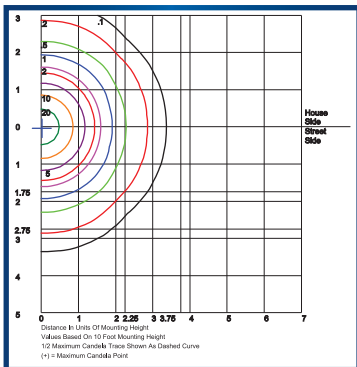

EP43EQF1X75U5KC