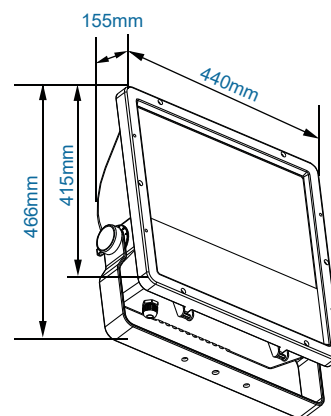

Flood Lighting

EasyLED EP43 Euro-Projector IP65

Complete Lighting Services Ltd
Tel: 01256 811600 Fax: 01256 811601
email: sales@completelighting.co.uk
web: www.completelighting.co.uk

Housing:

Die cast aluminum housing and top frame, powdercoat finish over a chromate conversion coating, includes yoke and gear tray with wiring connector.

Lens:

Tempered clear flat glass lens or tempered clear flat prismatic glass lens

Mounting:

Mounts on included black powdercoated steel mounting yoke.

LumaFit LED:

Array Lumens: 8,936
Delivered Lumens: 8,211
CRI: 72
CCT: 5000K
Rated Life: 50,000 Hours
5-Year Warranty
Aluminum Boards

Wattage:

Array: 74.8w, System: 82.2w

Driver:

Electronic Driver, 120-277V, 50/60Hz
Dimmable Driver

Listing & Ratings:

CE: Listed for wet locations. IP65
Operating Temperatures: -40°C to +40°C

EasyLED EP43 Euro-Projector

Catalog #	Description	
Complete Units Ordering Information Example: EP43EQF1X75U5KCBY		
EP43E	Model:	EP43E
Q	LED Mfr:	Q=QSSI
F	Optics:	F=Medium Flood
1X	Number of Arrays:	1X=One
75	Wattage:	75=75w
U	Ballast:	U= 120-277V
5K	CCT:	5K=5000K
C	Lens:	C=Tempered Clear Flat Glass Lens, P=Tempered Clear Flat Prismatic Glass Lens
B	Color:	B=Black
Y	Mounting:	Y=Yoke

EP43EQ