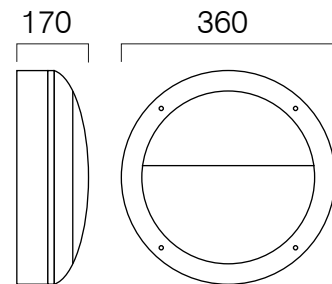

Technical Drawing

Options suffix

W	White finish
B	Black finish
A	Aluminium finish