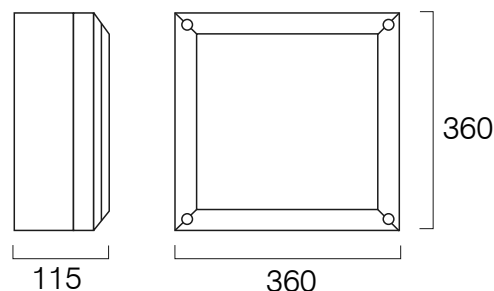

Technical Drawing

Options suffix

W	White Finish
B	Black Finish
A	Aluminium Finish