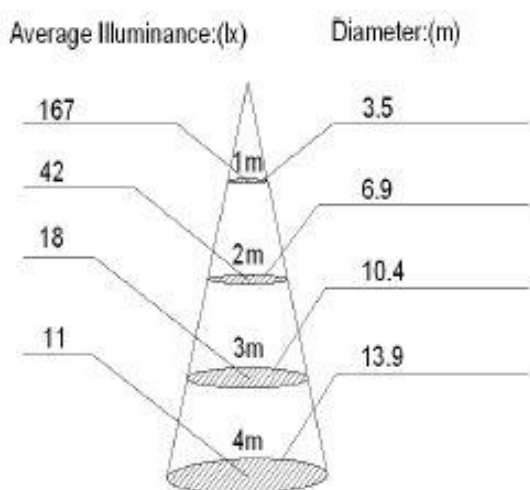

CLS LED Floodlights are designed to replace the halogen types. This 20w version offers in excess of 1,500lm at 6000k. The quality design of the floodlight offers a stable light output that give even light distribution at 120 degrees. This unit has up to 40,000 hrs of useable light with no maintenance costs, this product is truly a fit and forget solution.

PART NUMBER	COLOUR	LUMINOUS FLUX
HFLOOD20PIR/6000K	6000K	1575lm
HFLOOD20PIR/4000k	4000K	1460lm
HFLOOD20PIR/3000k	3000K	1365 lm

20w PIR FLOODLIGHT FEATURES

20w PIR FLOODLIGHT RANGE			
ITEM	HFLOOD20PIR/6000k	HFLOOD20PIR/4000k	HFLOOD20PIR/3000k
Total Power Consumption	20W	20W	20w
Colour	Daylight	Cool White	Warm White
Colour Temperature	6000k	4000k	3000k
Life Time	>40,000 Hour	>40,000 Hour	>40,000 Hour
Operating Temperature	-40°C to +45°C	-40°C to + 45°C	-40°C to + 45°C
Dimensions	180 x 140 x 97mm	180 x 140 x 97mm	180 x 140 x 97mm
Lumen	1575lm	1460lm	1365lm
Certificates	CE, RoHS, WEEE	CE, RoHS, WEEE	CE, RoHS, WEEE
Beam Angle	120°	120°	120°
Power Factor	>95	>95	>95
CRI	>70	>70	>70

LUX LEVEL METER

PRODUCT DIMENSIONS