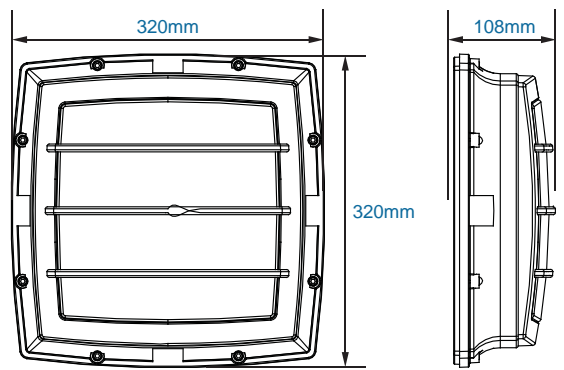

EasyLED Excel Square Bulkhead Grid Frame

Catalog #	Description	
Complete Units		
Ordering Information		
Example: WPS25GREQF1X1 7U5KLBM		
WPS25GRE	Model:	WPS25GRE
Q	LED Mfr:	Q=QSSI
F	Optics:	F=Medium Spread
1X	Number of Arrays:	1X=One
17	Wattage:	17=17w
U	Ballast:	U=120-277V
5K	CCT:	5K=5000K
L	Lens:	L=LumaLens Polycarbonate Opal Lens
B	Color:	B=Black
M	Options:	M=Microwave Sensor

WPS25GREQ