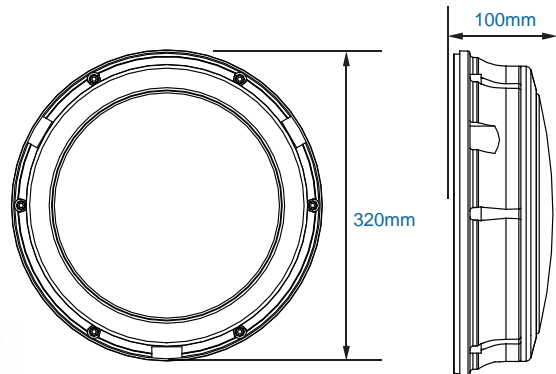

Mounting:

Surface Mount

Distribution:

Type IV

LumaFit LED:

Array Lumens: 2,539
Delivered Lumens: 1,674
CRI: 82
CCT: 5000K
Rated Life: 50,000 Hours
5-Year Warranty
Aluminum Boards

Wattage:

Array: 17w, System: 19.7w

Driver:

Electronic Driver, 120-277V, 50/60Hz
Dimmable Driver

Listing & Ratings:

CE: Listed for wet locations
IP67

**EasyLED Excel Round
Bulkhead Open Frame**

Catalog #	Description	
Complete Units		
Ordering Information		
Example: WPR25OFEQF1X17U5KLBM		
WPR25OFE	Model:	WPR25OFE
Q	LED Mfr:	Q=QSSI
F	Optics:	F=Medium Spread
1X	Number of Arrays:	1X=One
17	Wattage:	17=17w
U	Ballast:	U=120-277V
5K	CCT:	5K=5000K
L	Lens:	L=LumaLens Polycarbonate Opal Lens
B	Color:	B=Black
M	Options:	M=Microwave Sensor