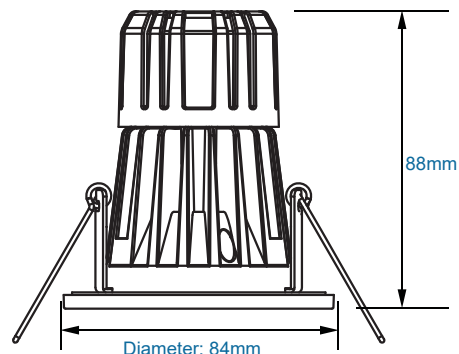

Options:

Satin Nickel or Satin Black Trims

RLFE10