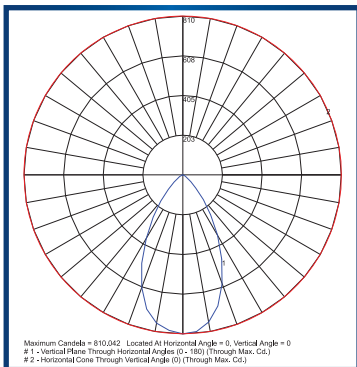

RLFE102404K