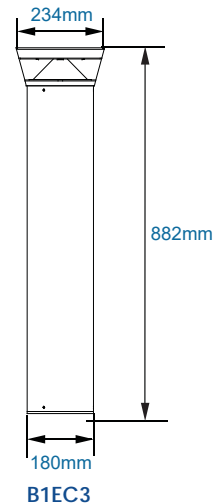

Complete Lighting Services Ltd
Tel: 01256 811600 Fax: 01256 811601
email: sales@completelighting.co.uk
web: www.completelighting.co.uk