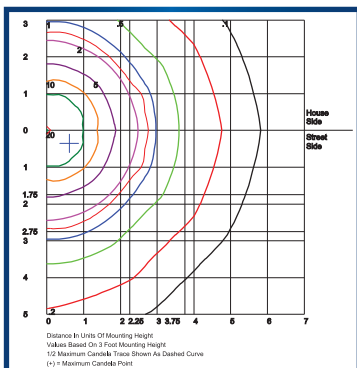

Round COB LED Bollard IP65

Housing:

Extruded aluminum housing with flush mounting base & vandal-resistant screws, flat top, black powdercoat finish over a chromate conversion coating, internal driver tray for easy maintenance

Reflector:

Reflective white polycarbonate cone reflector

Lens:

Clear polycarbonate lens

Mounting:

Mounting kit with 200mm anchor bolts (included).

Distribution:

Type VS

LED:

QSSI Cool Copper COB
Delivered Lumens: 2,282
CRI: 80+
CCT: 4100K
Rated Life: 50,000 Hours
5-Year Warranty

Wattage:

COB: 20w; System 20w

Driver:

Electronic Driver, 120-277V, 50/60Hz
Dimmable Driver

Listing & Ratings:

CE: Listed for wet locations.
IP65

Round COB LED Bollard

Catalog

Description

Complete Units
Ordering Information
Example: B1EC34X5U41KB

B1E	Model:	B1E
C3	LED:	C3=QSSI COB
4X	Number of COBs:	4X=Four
5	Wattage:	5=5w
U	Driver:	U=120-277V
41K	CCT:	41K=4100K
B	Color:	B=Black

B1EC34X5U41K