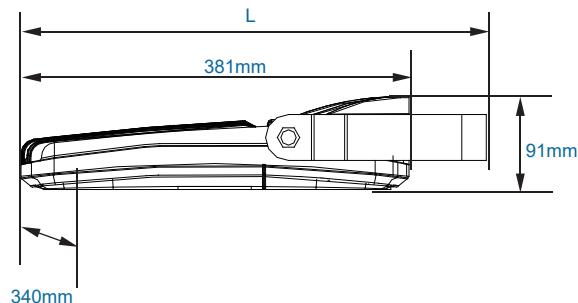

112w: Array 111.5w, System 119.9w

Driver:

Electronic Driver, 120-277V, 50/60Hz

Dimmable Driver

Listing & Ratings:

CSA: Listed for Wet Locations. IP67

Operating Temperatures: -40°C to +40°C

Bentley EasyLED Small Kitty Hawk Area Light

Length with mount (L):

Bracket (BR): 476mm

Yoke (Y): 457mm

Mounting Arm Adaptor: 485mm

Bentley EasyLED Small Kitty Hawk Area Light

Catalog #	Description
KH25GLP	Tempered clear flat prismatic glass lens
FL73BRB	Two-piece swivel bracket, stamped steel, black powdercoat finish
KH25AB	Kitty Hawk mounting arm, mounts directly to square poles, black powdercoat finish
ALMAAB	Pole mounting arm adaptor, fits 60mm arm, includes hardware, black powdercoat finish
KH25YB	Yoke, stamped heavy-duty steel, black powdercoat finish
KHEHB	Easy Hang Wall Bracket, black powdercoat finish