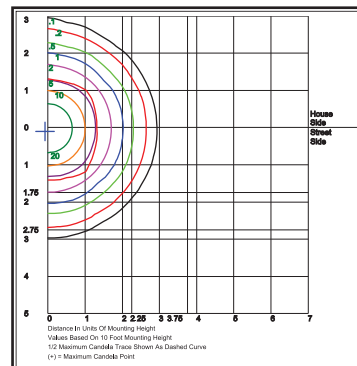

KH25EQF1X112U5KC

Complete Lighting Services Ltd
Tel: 01256 811600 Fax: 01256 811601
email: sales@completelighting.co.uk
web: www.completelighting.co.uk