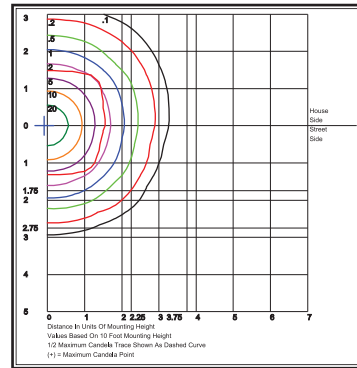

KH25EQF1X81U5KC