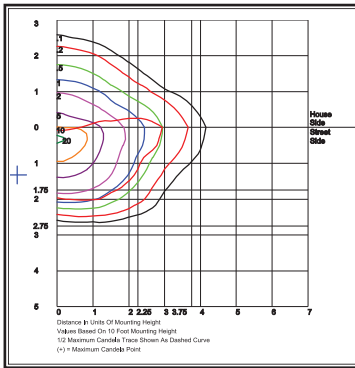

Bentley EasyLED Small Kitty Hawk Area Light

Catalog #	Description
KH25GLP	Tempered clear flat prismatic glass lens
FL73BRB	Two-piece swivel bracket, stamped steel, black powdercoat finish
KH25AB	Kitty Hawk mounting arm, mounts directly to square poles, black powdercoat finish
ALMAAB	Pole mounting arm adaptor, fits 60mm arm, includes hardware, black powdercoat finish
KH25YB	Yoke, stamped heavy-duty steel, black powdercoat finish
KHEHB	Easy Hang Wall Bracket, black powdercoat finish

KH25EQC1X81U5KC