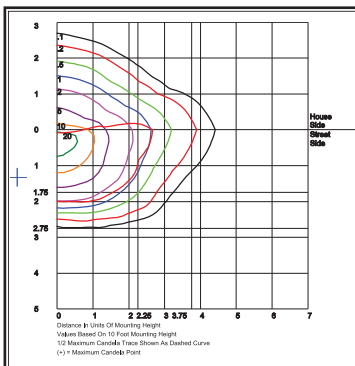

KH25EQC1X112U5KC