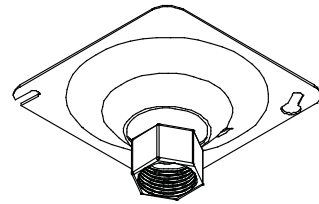

Flood Lighting

Complete Lighting Services Ltd
Tel: 01256 811600 Fax: 01256 811601
email: sales@completelighting.co.uk
web: www.completelighting.co.uk

Turbine C³ LED Bullet

Catalog #	Description
CPSPR	Swivel Pendant Mount - Round, for Angled or Straight Ceilings, Fits 3/4" Conduit, Includes Reducer Bushing (to 1/2") & Set Screw
CPSPS	Swivel Pendant Mount - Square, for Angled or Straight Ceilings, Fits 3/4" Conduit; Includes Reducer Bushing (to 1/2") & Set Screw

CPSPS