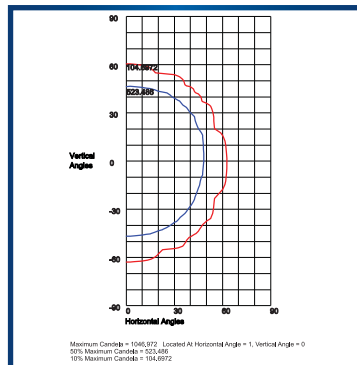

FB1EBC31X20U41K