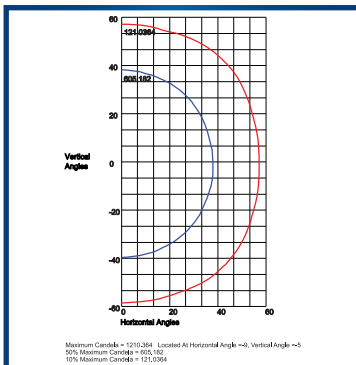

FB1EAC31X20U41K