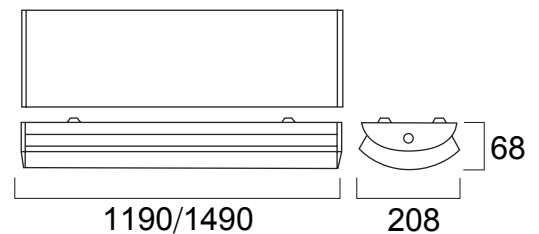

Technical Drawing

Options suffix

DSI	Dimming
DALI	Dimming
SWITCH DIM	Dimming
MWS	Microwave Sensor
M3	Integral Emergency Pack