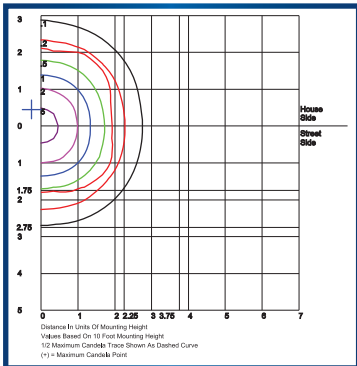

Lens:

Clear polycarbonate prismatic lens.

Mounting:

Mount directly over a 100mm recessed outlet box, or use 20mm surface conduit.

LumaFit LED:

Array Lumens: 3,270
 Delivered Lumens: 2,724
 CRI: 84
 CCT: 5000K
 Rated Life: 50,000 Hours
 5-Year Warranty
 Aluminum Boards

Wattage:

Array: 22.7w, System: 27.5w

Driver:

Electronic Driver, 120-277V, 50/60Hz
 Dimmable Driver

Listing & Ratings:

CE: Listed for wet locations. IP65
 Operating Temperatures: -40°C to +40°C

VN30EQF1X23U5KS