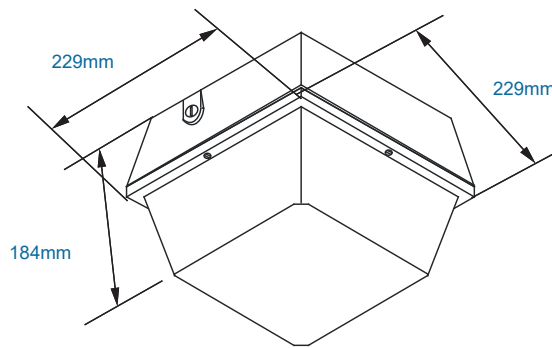

VN30EQ

Complete Lighting Services Ltd

Tel: 01256 811600 Fax: 01256 811601

email: sales@completelighting.co.uk

web: www.completelighting.co.uk