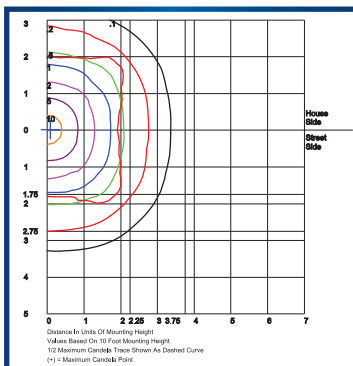

VN40EQF1X45U5KSB

Complete Lighting Services Ltd
Tel: 01256 811600 Fax: 01256 811601
email: sales@completelighting.co.uk
web: www.completelighting.co.uk