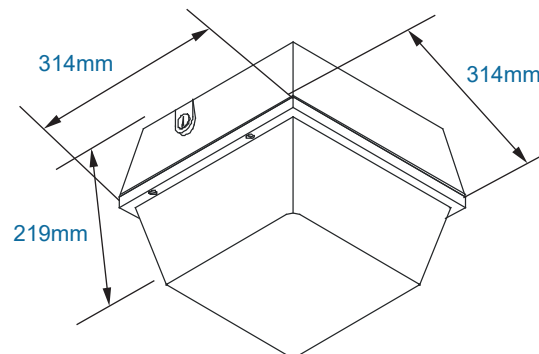

EasyLED Large Canopy IP65

Housing:

Die cast aluminum housing, 20mm coin plugs with O-rings for conduit & photocell on two sides & back, black powdercoat finish over a chromate conversion coating.

Lens:

Clear polycarbonate prismatic lens.

Mounting:

Mount directly over a 100mm recessed outlet box, or use 20mm surface conduit.

LumaFit LED:

Array Lumens: 6,340
Delivered Lumens: 5,138
CRI: 85
CCT: 5000K
Rated Life: 50,000 Hours
5-Year Warranty
Aluminum Boards

Wattage:

Array: 45.4w, System: 52.6w

Driver:

Electronic Driver, 120-277V, 50/60Hz
Dimmable Driver

Listing & Ratings:

CE: Listed for wet locations. IP65
Operating Temperatures: -40°C to +40°C

EasyLED Large Canopy

Catalog #	Description	
Complete Units Ordering Information Example: VN40EQF1X45U5KSB		
VN40E	Model:	VN40E
Q	LED Mfr:	Q=QSSI
F	Optics:	F=115° Optics
1X	Number of Arrays:	1X=One
45	Wattage:	45=45w
U	Ballast:	U=120-277V
5K	CCT:	5K=5000K
S	Lens:	S=Clear Polycarbonate Prismatic Lens
B	Color:	B=Black

VN40EQ

Complete Lighting Services Ltd
Tel: 01256 811600 Fax: 01256 811601
email: sales@completelighting.co.uk
web: www.completelighting.co.uk