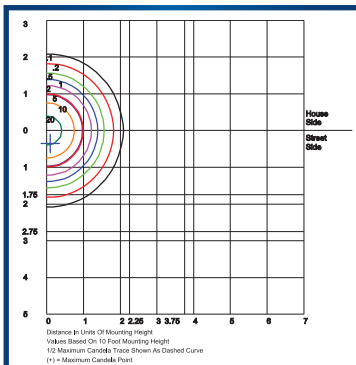

Car Park & Canopy

Complete Lighting Services Ltd
Tel: 01256 811600 Fax: 01256 811601
email: sales@completelighting.co.uk
web: www.completelighting.co.uk

EasyLED Deluxe Garage Lighter

VNG130EQF1X45U5KS