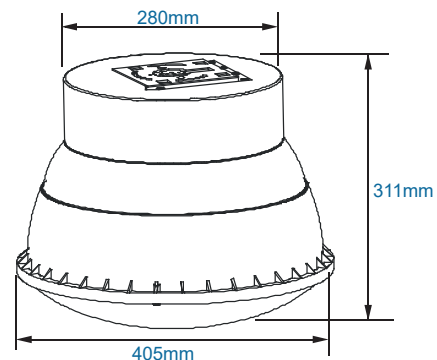

## EasyLED Deluxe Garage Lighter

Catalog #

Description

Complete Units

Ordering Information

Example: VNGL30EQF1X45U5KSB

VNGL30E	Model:	VNGL30E
Q	LED Mfr:	Q=QSSI
F	Optics:	F=115° Optics
1X	Number of Arrays:	1X=One
45	Wattage:	45=45w
U	Ballast:	U=120-277V
5K	CCT:	5K=5000K
S	Lens:	S=Clear Polycarbonate Prismatic Lens
B	Color:	B=Black