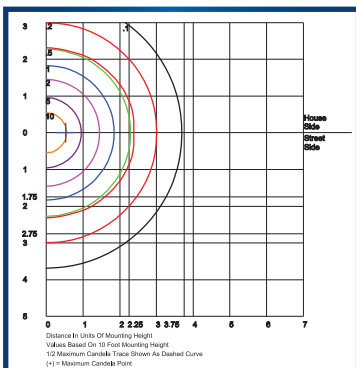

VNGL40EQF1X54U5KS

Complete Lighting Services Ltd
Tel: 01256 811600 Fax: 01256 811601
email: sales@completelighting.co.uk
web: www.completelighting.co.uk