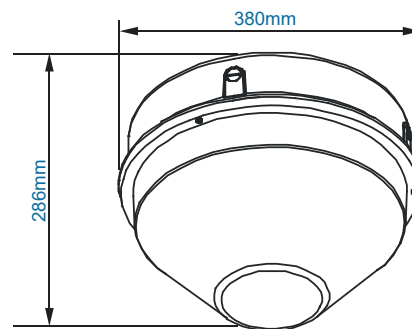

Lens:

Clear polycarbonate prismatic lens.

Mounting:

Built-in template for mounting to an electrical box, or use 20mm surface conduit.

LumaFit LED:

Array Lumens: 7,805
 Delivered Lumens: 6,338
 CRI: 80+
 CCT: 5000K
 Rated Life: 50,000 Hours
 5-Year Warranty
 Aluminum Boards

Catalog #	Description	
Complete Units		
Ordering Information		
Example: VNGL40EQF1X54U5KSB		
VNGL40E	Model:	VNGL40E
Q	LED Mfr:	Q=QSSI
F	Optics:	F=115° Optics
1X	Number of Arrays:	1X=One
54	Wattage:	54=54w
U	Ballast:	U=120-277V
5K	CCT:	5K=5000K
S	Lens:	S=Clear Polycarbonate Prismatic Lens
B	Color:	B=Black