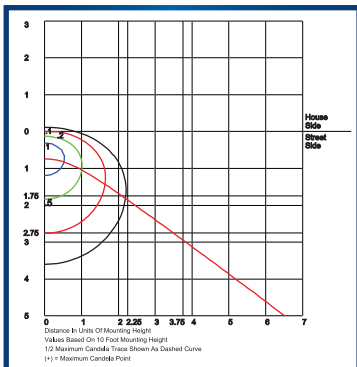

## EasyLED Excel Round Bulkhead Grid Frame

Catalog #	Description
P17114	Microwave sensor

P17114

- **Voltage:** 220VAC/50Hz
- **Working Temperature:** -20°C ~ +60°C
- **Limited Temperature:** -35°C ~ +75°C
- **Microwave Frequency:** ISM 5.8GHz
- **Microwave Output Power:** <10mw
- **Sensing Distance:** 1m ~ 12m, adjustable
- **Sensing Time Delay:** 8 sec. ~ 30 min., adjustable
- **Angle Sensor:** 360°
- **Installation:** Indoor, wall or ceiling
- **Installation Height:** 2m ~ 3.5m, 2.5m suggested