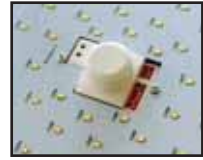

EasyLED Excel Round Bulkhead Grid Frame

Catalog #	Description
P17114	Microwave sensor

P17114

- **Voltage:** 220VAC/50Hz
- **Working Temperature:** -20°C ~ +60°C
- **Limited Temperature:** -35°C ~ +75°C
- **Microwave Frequency:** ISM 5.8GHz
- **Microwave Output Power:** <10mw
- **Sensing Distance:** 1m ~ 12m, adjustable
- **Sensing Time Delay:** 8 sec. ~ 30 min., adjustable
- **Angle Sensor:** 360°
- **Installation:** Indoor, wall or ceiling
- **Installation Height:** 2m ~ 3.5m, 2.5m suggested