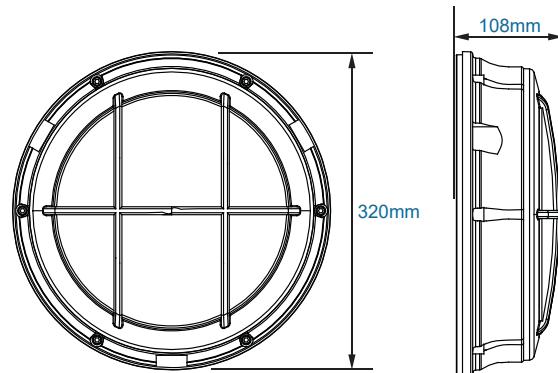

## EasyLED Excel Round Bulkhead Grid Frame

Catalog #	Description	
Complete Units		
Ordering Information		
Example: WPR25GREQF1X17U5KLBM		
<b>WPR25GRE</b>	Model:	WPR25GRE
<b>Q</b>	LED Mfr:	Q=QSSI
<b>F</b>	Optics:	F=115° Optics
<b>1X</b>	Number of Arrays:	1X=One
<b>17</b>	Wattage:	17=17w
<b>U</b>	Ballast:	U=120-277V
<b>5K</b>	CCT:	4K=4000K, 5K=5000K
<b>L</b>	Lens:	L=LumaLens Polycarbonate Opal Lens
<b>B</b>	Color:	B=Black
<b>M</b>	Options:	M=Microwave Sensor