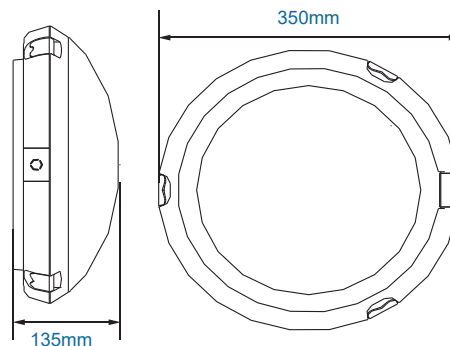

**Small LED Moonglow
IP65**

Housing:

Round white FR ABS housing with hinged front frame and tool-less entry clips. Low profile opal polycarbonate lens for evenly diffused light.

Mounting:

Surface ceiling or wall mount.

LumaFit LED:

Array Lumens: 2,149
Delivered Lumens: 1,869
CCT: 4100K
50,000 Hours
No Mercury
Microwave Sensor ready (WPR30EES Model)
5-Year Warranty

Wattage:

1x20w

Driver:

Electronic driver, 220-240VAC, 50Hz
Dimmable driver

Listing & Ratings:

CE: Listed for wet locations, wall and ceiling mount
IP65

Options:

3 Hour Emergency Battery Backup
P17114 Microwave Sensor

Small LED Moonglow

Catalog #	Description	
Complete Units		
Ordering Information		
Example: WPR30EES1X20240D41KWHM		
WPR30E	Model:	WPR30E
ES	LED Mfr:	ES=Epistar, Microwave Sensor Ready
1X	Number of Arrays:	1X=One
20	Wattage:	20=20w
240D	Ballast:	240D=220-240V, 50Hz Dimming Capable
41K	CCT:	41K=4100K
WH	Color:	WH=White
M	Options:	M=Microwave Sensor; EM=3 Hour Emergency Battery Backup

Empty housing also available.
Order model# WPR30E

WPR30E