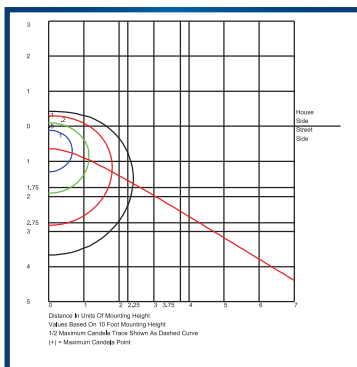

Wall Mount

Small LED Moonglow

Catalog #	Description
P17114	Microwave Sensor
WPR32TAMKIT	Tamper-Resistant Kit Consisting of 4 Clips and Screws for WPR30E and WPR32E Models. Use One Kit Per Fixture.

- **Voltage:** 220VAC/50Hz
- **Working Temperature:** -20°C ~ +60°C
- **Limited Temperature:** -35°C ~ +75°C
- **Microwave Frequency:** ISM 5.8GHz
- **Microwave Output Power:** <10mw
- **Sensing Distance:** 1m ~ 12m, adjustable
- **Sensing Time Delay:** 8 sec. ~ 30 min., adjustable
- **Angle Sensor:** 360°
- **Installation:** Indoor, wall or ceiling
- **Installation Height:** 2m ~ 3.5m, 2.5m suggested

WPR30EES1X20240D41K

Complete Lighting Services Ltd
Tel: 01256 811600 Fax: 01256 811601
email: sales@completelighting.co.uk
web: www.completelighting.co.uk