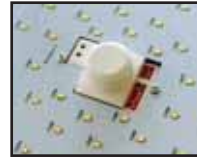

Wall Mount

Small LED Moonglow

Catalog #	Description
P17114	Microwave Sensor
WPR32TAMKIT	Tamper-Resistant Kit Consisting of 4 Clips and Screws for WPR30E and WPR32E Models. Use One Kit Per Fixture.

P17114

- **Voltage:** 220VAC/50Hz
- **Working Temperature:** -20°C ~ +60°C
- **Limited Temperature:** -35°C ~ +75°C
- **Microwave Frequency:** ISM 5.8GHz
- **Microwave Output Power:** <10mw
- **Sensing Distance:** 1m ~ 12m, adjustable
- **Sensing Time Delay:** 8 sec. ~ 30 min., adjustable
- **Angle Sensor:** 360°
- **Installation:** Indoor, wall or ceiling
- **Installation Height:** 2m ~ 3.5m, 2.5m suggested