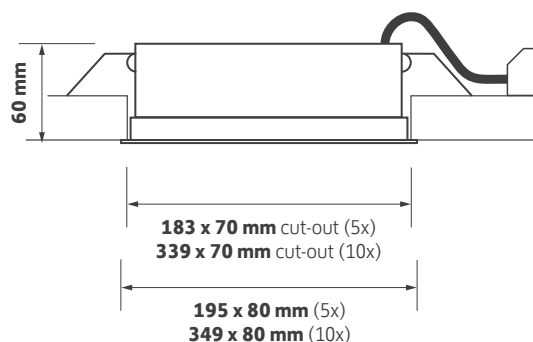

## Key Features

- ▶ Adjustable high end mini linear downlight
- ▶ Samsung high power, high efficiency LEDs
- ▶ Extruded aluminium super-fin heatsink
- ▶ Injection moulded low glare matt-black baffle
- ▶ Available with over 100 llm/tcW
- ▶ High clarity 30° medium beam lens
- ▶ Ultra slim clean-line bezel
- ▶ Long life - >60,000 Hours L80/F50
- ▶ Short circuit, overload and temperature protection
- ▶ LSF 500mm mains lead

## Technical Drawing

## Ordering Information

Lens	Luminaire Output (llm)	Power (tcW)	Colour	Model Ref.
5x	550	7	830	<b>166.001/LO</b>
5x	550	7	840	<b>166.002/LO</b>
5x	1075	13	830	<b>166.001</b>
5x	1075	13	840	<b>166.002</b>
10x	1075	13	830	<b>166.003/LO</b>
10x	1075	13	840	<b>166.004/LO</b>
10x	2150	23	830	<b>166.003</b>
10x	2150	23	840	<b>166.004</b>