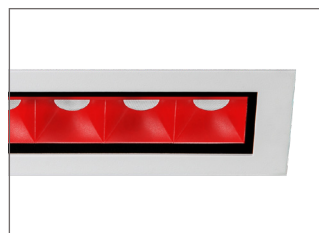

Product variations
Coloured baffles