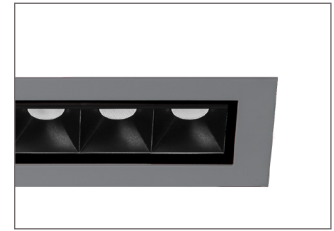

## Key Features

- ▶ Adjustable high end mini linear downlight
- ▶ Samsung high power, high efficiency LEDs
- ▶ Extruded aluminium super-fin heatsink
- ▶ Injection moulded low glare matt-black baffle
- ▶ Available with over 100 llm/tcW
- ▶ High clarity 30° medium beam lens
- ▶ Ultra slim clean-line bezel
- ▶ Long life - >60,000 Hours L80/F50
- ▶ Short circuit, overload and temperature protection
- ▶ LSF 500mm mains lead

## Options

**/WH**  
White baffle

**/GD**  
Gold baffle

**/BK**  
Black bezel RAL9005

**/GY**  
Grey bezel RAL9006

**/SNB**  
10° super narrow beam lens

**/NB**  
15° narrow beam lens

**/WB**  
50° wide beam lens