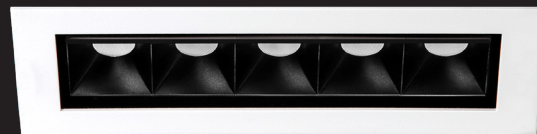

## Key Features

- ▶ Adjustable high end mini linear downlight
- ▶ Samsung high power, high efficiency LEDs
- ▶ Extruded aluminium super-fin heatsink
- ▶ Injection moulded low glare matt-black baffle
- ▶ Available with over 100 llm/tcW
- ▶ High clarity 30° medium beam lens
- ▶ Ultra slim clean-line bezel
- ▶ Long life - >60,000 Hours L80/F50
- ▶ Short circuit, overload and temperature protection
- ▶ LSF 500mm mains lead