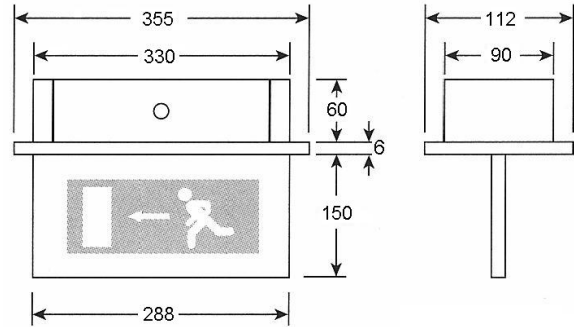

RECESSED VERSION SIGNAL LED

Although the recessed *SignalLED* luminaires have similar appearance to conventional recessed exit signs these LED fittings are much smaller and make installations far more attractive. The housing has adjustable arms to simplify installation into different thickness supporting surfaces and the visible ceiling plate is available with a choice of finishes. As with the suspended *SignalLED* luminaires the recessed versions are supplied

GENERAL SPECIFICATION & ORDER CODES

| | |
|-----------------|------------------------------------|
| Operation | Maintained |
| Light source | 15 Long life white LED's MacAdam 3 |
| Battery | 4.8V 1.1Ah NiCd |
| Charge current | 200mA nominal |
| Recharge period | 24hours (14hrs for 1hr duration) |
| Input voltage | 230Volt +/- 10% ~ 50Hz |
| Power | 12VA |
| IP Rating | IP20 |

RECESSED VERSIONS

| | |
|--------|---|
| RLD/M3 | Recessed LED exit sign, maintained, white painted ceiling plate |
|--------|---|

OPTIONS: /CH Chrome finish; /ST Self-test