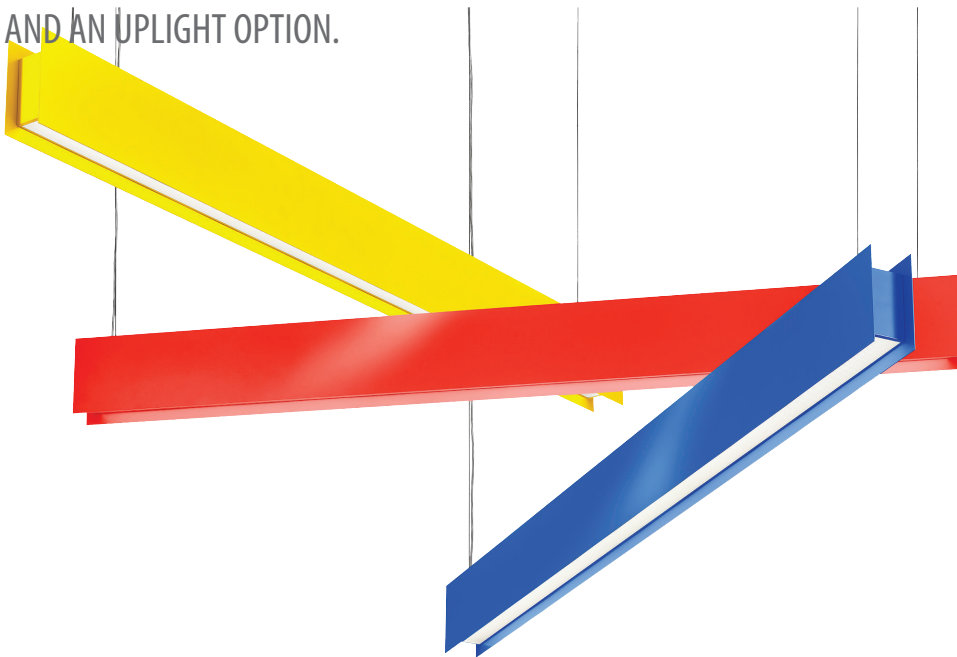

ASTRO MiXX

ASTRO MiXX IS AN INNOVATIVE NEW SUSPENDED LED LUMINAIRE SYSTEM THAT IS DESIGNED FOR EASY INSTALLATION INTO A RANGE OF COMMERCIAL APPLICATIONS. ITS UNIQUE FEATURE IS THAT IT CAN BE PAINTED TO ANY COLOUR YOU LIKE. THE END CAPS AND BODY CAN ALL BE FINISHED IN A DIFFERENT COLOUR. MiXX IS AVAILABLE IN 1200MM AND 1500MM (NOMINAL) STRAIGHT LENGTHS. IT CAN ALSO BE PROVIDED WITH STANDARD OR DALI 3 HOUR EMERGENCY FUNCTIONALITY AND AN UPLIGHT OPTION.

Features:

- Finish in any colour (RAL)
- 1200mm and 1500mm (nominal) fully illuminated straight lengths
- Preset fixed output up to 10,000 delivered lumens
- Twin single-point adjustable wire suspension