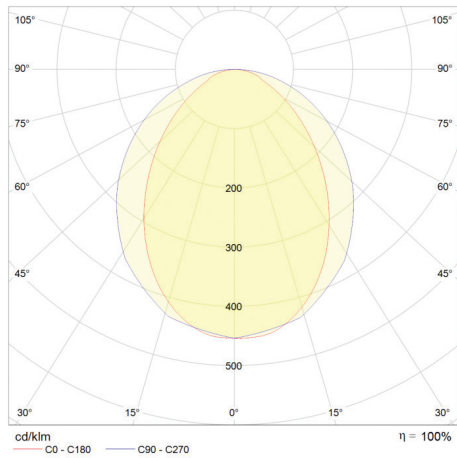

Polar Curves