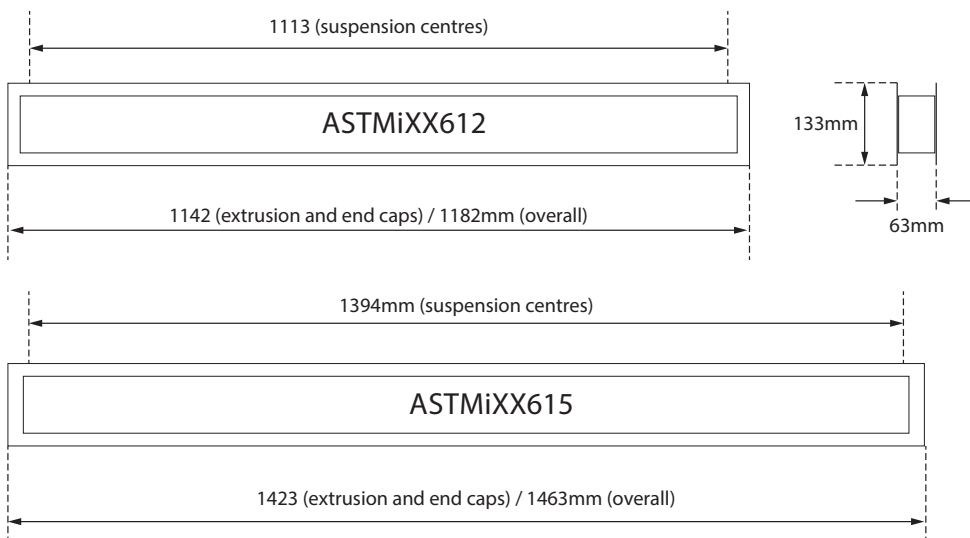

Dimensions