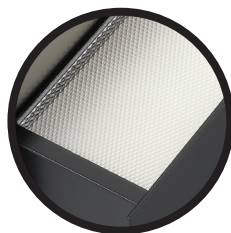

ASTRO MiXX

ASTRO MiXX IS AN INNOVATIVE NEW SUSPENDED LED LUMINAIRE SYSTEM THAT IS DESIGNED FOR EASY INSTALLATION INTO A RANGE OF COMMERCIAL APPLICATIONS. ITS UNIQUE FEATURE IS THAT IT CAN BE PAINTED TO ANY COLOUR YOU LIKE. THE END CAPS AND BODY CAN ALL BE FINISHED IN A DIFFERENT COLOUR. MiXX IS AVAILABLE IN 1200MM AND 1500MM (NOMINAL) STRAIGHT LENGTHS. IT CAN ALSO BE PROVIDED WITH STANDARD OR DALI 3 HOUR EMERGENCY FUNCTIONALITY AND AN UPLIGHT OPTION.

Features:

- Finish in any colour (RAL)
- 1200mm and 1500mm (nominal) fully illuminated straight lengths
- Preset fixed output up to 10,000 delivered lumens
- Twin single-point adjustable wire suspension

Options:

- Choice of three optics (opal, microprism and diffused microprism)
- Uplight
- Standard or DALI emergency
- DALI dimming

Optics

OPAL

MICROPRISM

DIFFUSED MICROPRISM

Optional Uplighting

As well as the powerful LED downlighting, MiXX offers optional LED uplighting.

Selectable or DALI-dimmable output in conjunction with the downlight.

Integral Emergency

1 or 3 hour standard or DALI integral emergency is available as an option.

Optional advanced Lithium Iron Phosphate battery technology.