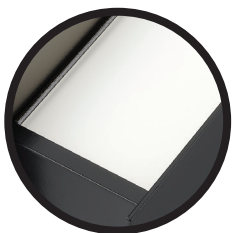

ASTRO MiXX

ASTRO MiXX IS AN INNOVATIVE NEW SUSPENDED LED LUMINAIRE SYSTEM THAT IS DESIGNED FOR EASY INSTALLATION INTO A RANGE OF COMMERCIAL APPLICATIONS. ITS UNIQUE FEATURE IS THAT IT CAN BE PAINTED TO ANY COLOUR YOU LIKE. THE END CAPS AND BODY CAN ALL BE FINISHED IN A DIFFERENT COLOUR. MiXX IS AVAILABLE IN 1200MM AND 1500MM (NOMINAL) STRAIGHT LENGTHS. IT CAN ALSO BE PROVIDED WITH STANDARD OR DALI 3 HOUR EMERGENCY FUNCTIONALITY AND AN UPLIGHT OPTION.

Features:

- Finish in any colour (RAL)
- 1200mm and 1500mm (nominal) fully illuminated straight lengths
- Preset fixed output up to 10,000 delivered lumens
- Twin single-point adjustable wire suspension

Options:

- Choice of three optics (opal, microprism and diffused microprism)
- Uplight
- Standard or DALI emergency
- DALI dimming

Optics

OPAL

MICROPRISM

DIFFUSED MICROPRISM

Optional Uplighting

As well as the powerful LED downlighting, MiXX offers optional LED uplighting.