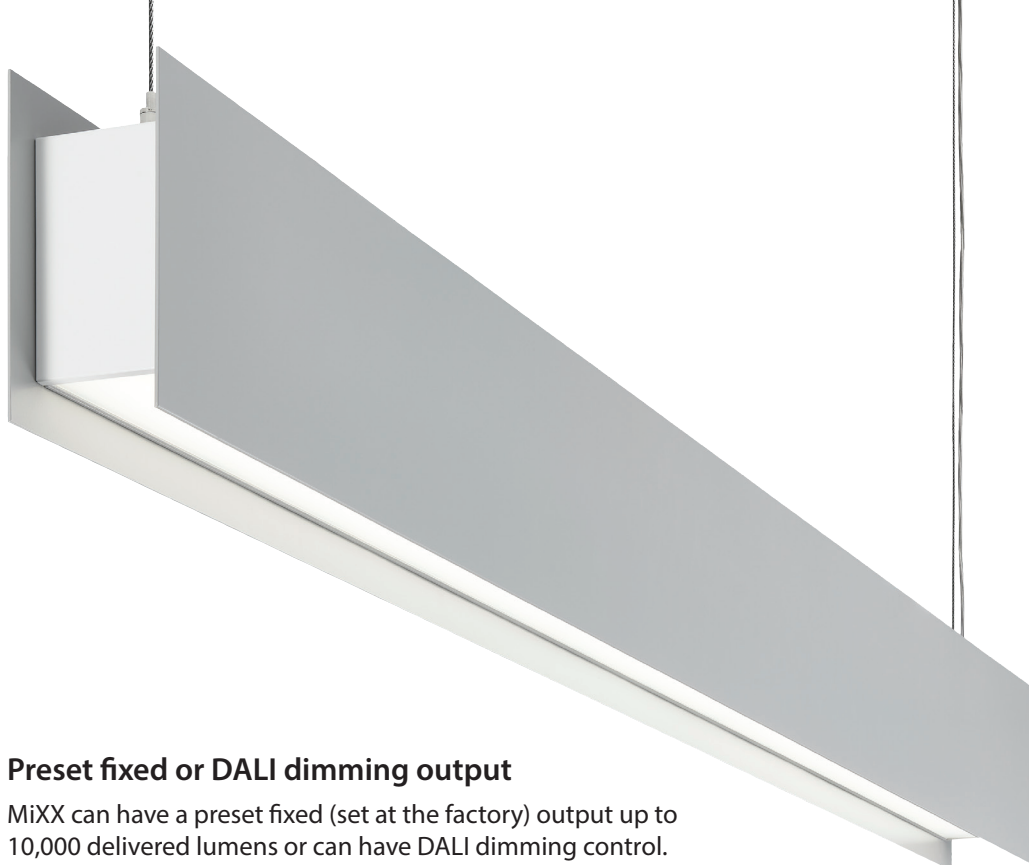

Preset fixed or DALI dimming output

MiXX can have a preset fixed (set at the factory) output up to 10,000 delivered lumens or can have DALI dimming control.

Paint Finish

ASTRO MiXX can be finished in any colour you like (from the RAL palette). You can specify the finish of each end cap and the main body.

They can all be the same finish or you can have the end caps one colour and the body another or, for complete choice, you can also have different finishes to each of the end caps as well as the body.

Specify your choice of colour when ordering as a sequence of RAL codes eg: END CAP #1 / BODY / END CAP #2 (*see below*)

In accordance with its policy of continuous research and product development, the company reserves the right to amend or withdraw specifications without prior notice.

Order Codes

ASTMIXX*xxx* / **xx** / **u** / **x** / **x** / **xxxx** / **xxxx** / **xxxx**

Construct the modular part code from the options below:

612 = 1200mm	OP	U	F	EM	XXXX	XXXX	XXXX
615 = 1500mm	Opal optic	uplight	Fixed output	Standard emergency	End cap #1 colour (RAL no.)	Body colour (RAL no.)	End cap #2 colour (RAL no.)
	MP	(<i>option</i>)		DEM			
	Microprism		D	DALI emergency			
	MPD		DALI dimming	(<i>option</i>)			
	Diffused microprism						

Example:

1500mm MiXX luminaire with Microprism optic, uplight option, fixed output, DALI emergency, white endcaps (RAL 9010) and grey body (RAL 9006) = **ASTMIXX15/MP/U/F/DEM/9010/9006/9010**