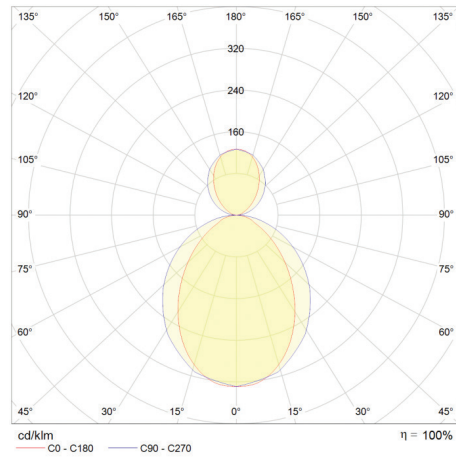

Polar Curves