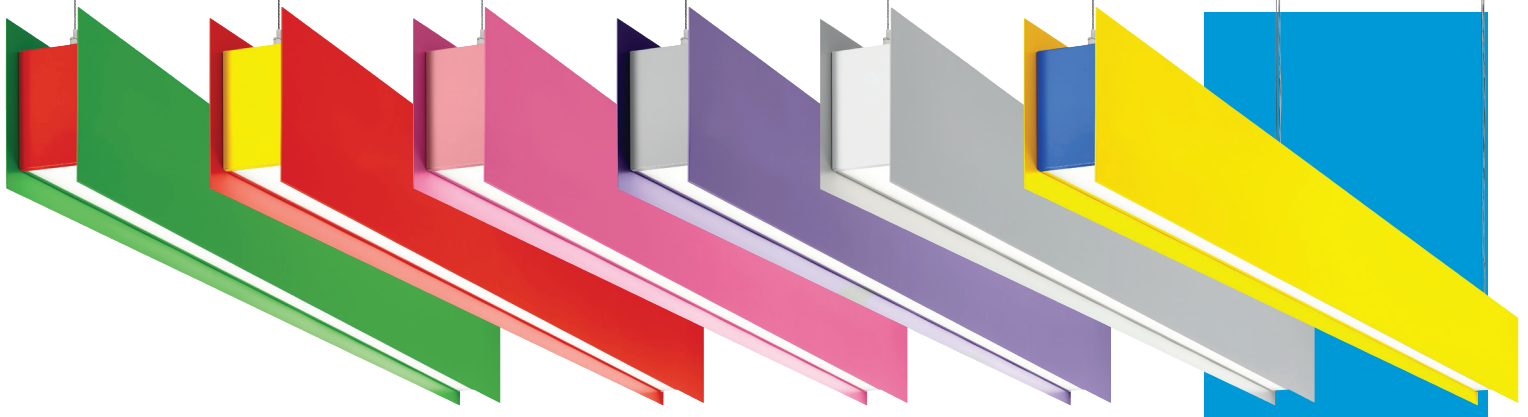

ASTRO MiXX

ASTRO MiXX IS AN INNOVATIVE NEW SUSPENDED LED LUMINAIRE SYSTEM THAT IS DESIGNED FOR EASY INSTALLATION INTO A RANGE OF COMMERCIAL APPLICATIONS. ITS UNIQUE FEATURE IS THAT IT CAN BE PAINTED TO ANY COLOUR YOU LIKE. THE END CAPS AND BODY CAN ALL BE FINISHED IN A DIFFERENT COLOUR. MiXX IS AVAILABLE IN 1200MM AND 1500MM (NOMINAL) STRAIGHT LENGTHS. IT CAN ALSO BE PROVIDED WITH STANDARD OR DALI 3 HOUR EMERGENCY FUNCTIONALITY AND AN UPLIGHT OPTION.

Features:

- Finish in any colour (RAL)
- 1200mm and 1500mm (nominal) fully illuminated straight lengths
- Preset fixed output up to 10,000 delivered lumens
- Twin single-point adjustable wire suspension

Options:

- Choice of three optics (opal, microprism and diffused microprism)
- Uplight
- Standard or DALI emergency
- DALI dimming

Optics

OPAL

MICROPRISM

DIFFUSED MICROPRISM

Optional Uplighting

As well as the powerful LED downlighting, MiXX offers optional LED uplighting.